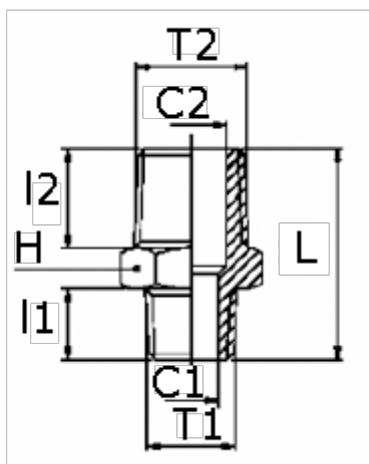

Data Sheet

Article number: 5891112TR1814

Description: Nipple 1112TR
Reduction, R1/8" - R1/4"

Measures

C1 = 5.5

C2 = 8.5

H = 14

L = 23.0

I1 = 7.5

I2 = 11.0

T = 1/8"

T2 = 1/4"